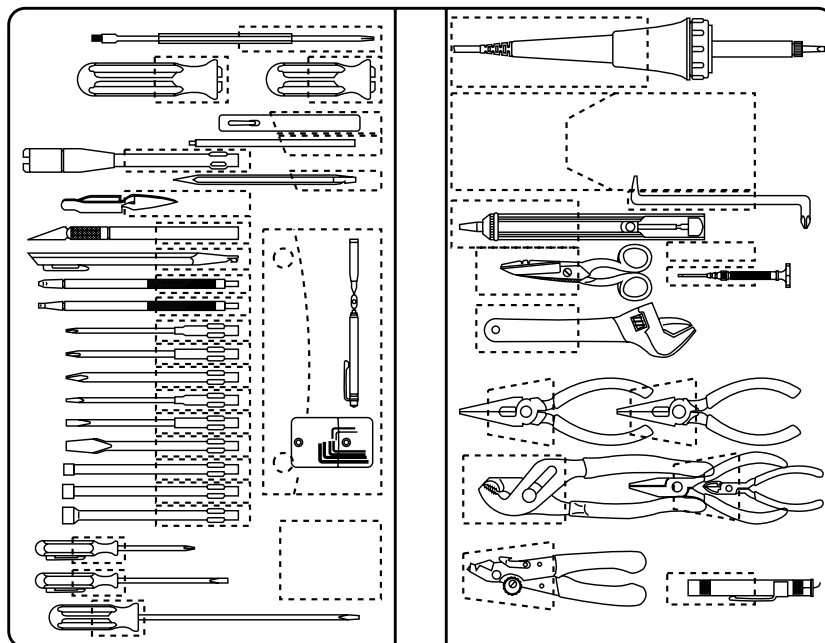

# Professional's Tool Kit

6-PC Short Arm (88021)  
Adjustable Wire Stripper  
Adjustable Wrench, 6-inch  
Alignment Tool, Duplex  
Blade Extension, 4-inch  
Chain-Nose Pliers, 4-inch  
Desolder Tool with Standard Tip  
Diagonal Cutter, 4-inch  
Electrician's Scissors  
Fiberglass Solder Aid  
Jeweler's Screwdriver  
Junior Handle  
Long Nose with Cutter, 6-inch  
Magnetic Pick-Up Tool  
Nutdriver Blade, 3/16-inch  
Nutdriver Blade, 7/32-inch  
Nutdriver Blade, 1/4-inch  
Offset Combo Screwdriver (TK)  
Phillips Blade, #0 Point

Phillips Blade, #1 Point  
Phillips Blade, #2 Point  
Phillips Screwdriver, #0  
Phillips Screwdriver, 6-inch  
Pocket Flashlight  
Precision Knife, #1  
Regular Handle  
Reverse-Action Tweezer  
Screwdriver Blade, 1/8-inch  
Screwdriver Blade, 3/16-inch  
Screwdriver Blade, 1/4-inch  
Slot Screwdriver, 1/8 x 6-inch  
Slot Screwdriver, 3/32 x 3-inch  
Slot Screwdriver, 6-inch  
Solder (Pocket Pak)  
Solder Aid, Brush and Fork  
Soldering Iron, 25 Watt-3W  
Standard Diagonal Cutter  
Utility Pliers, 6-inch  
Wiring Spudger