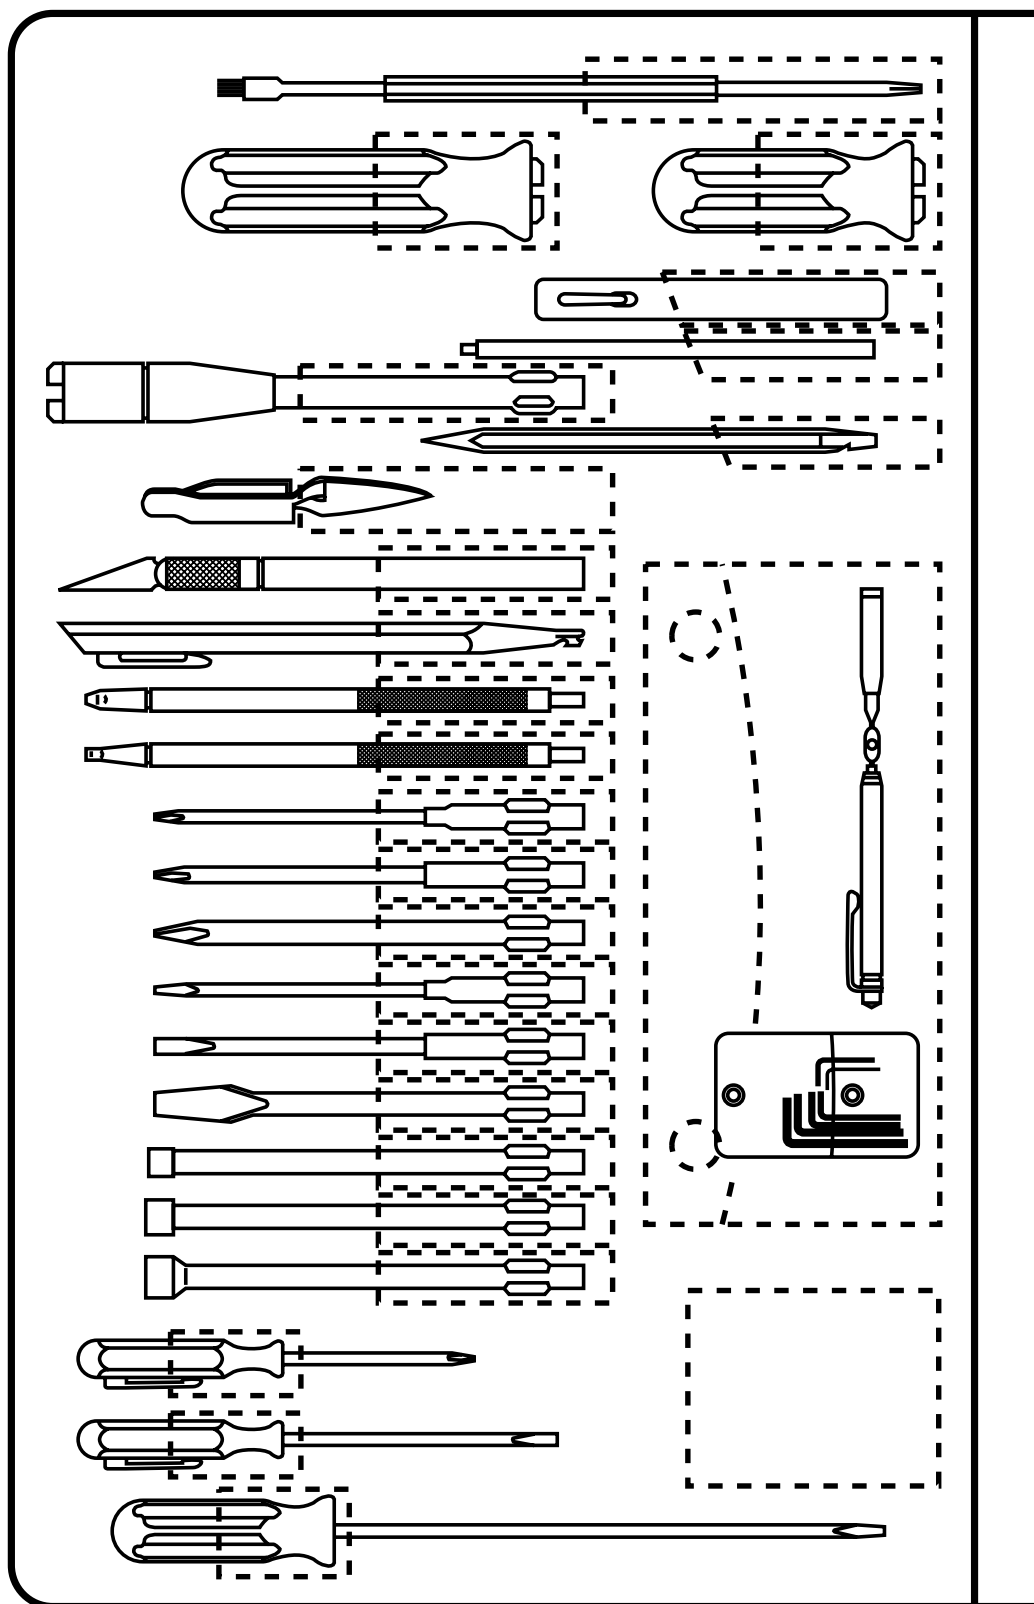

**99-6**—Nutdriver Blade, 3/16-inch

**99-7**—Nutdriver Blade, 7/32-inch

**99-8**—Nutdriver Blade, 1/4-inch

**P-12-S**—Phillips Screwdriver, #0

**R-3323**—Slot Screwdriver, 3/32 x 3-inch

**R-186**—Slot Screwdriver, 1/8 x 6-inch